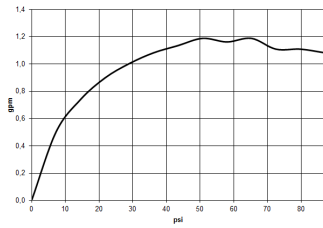

Sink - Lissé

Single-lever lavatory mixer with raised spout without drain - polished chrome

Article number: 33 526 845-00 0010

- 5-1/8" Projection
- Rigid spout
- Round aerated stream
- Total height 9-1/4"
- Height to aerator/spout outlet 7-1/4"
- 1-3/8" hole diameter
- 2x 10 mm flexible supply lines including 3/8" US adapters
- Water flow rate limited to max. 1.2 gpm
- lead-free
- (ADA)

polished chrome

Dimensional drawing

All dimensions in mm / inch = mm x 0,0394

Sink - Lissé

Single-lever lavatory mixer with raised spout without drain - polished chrome

Article number: 33 526 845-00 0010

Flow rate chart