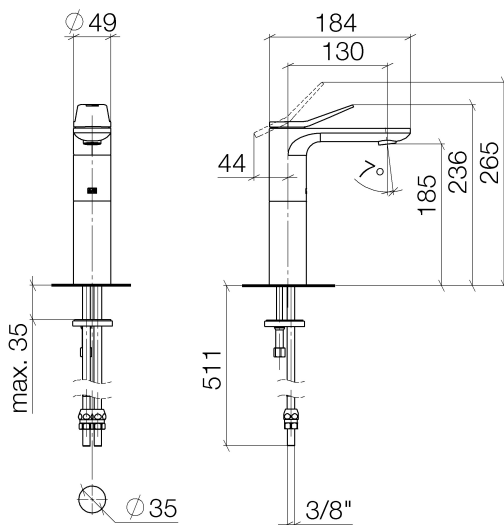

Sink - Lissé

Single-lever lavatory mixer with raised spout without drain - polished chrome

Article number: 33 526 845-00 0010

- 5-1/8" Projection
- Rigid spout
- Round aerated stream
- Total height 9-1/4"
- Height to aerator/spout outlet 7-1/4"
- 1-3/8" hole diameter
- 2x 10 mm flexible supply lines including 3/8" US adapters
- Water flow rate limited to max. 1.2 gpm
- lead-free
- (ADA)

polished chrome

Dimensional drawing

All dimensions in mm / inch = mm x 0,0394

Sink - Lissé

Single-lever lavatory mixer with raised spout without drain - polished chrome

Article number: 33 526 845-00 0010

Flow rate chart

Sink - Lissé

Single-lever lavatory mixer with raised spout without drain - polished chrome

Article number: 33 526 845-00 0010

Other surface finishes

platinum matte

33 526 845-06 0010

More custom finish options are available via special production (xTra Service). Please see our finish matrix for availability and pricing or contact a Dornbracht representative.